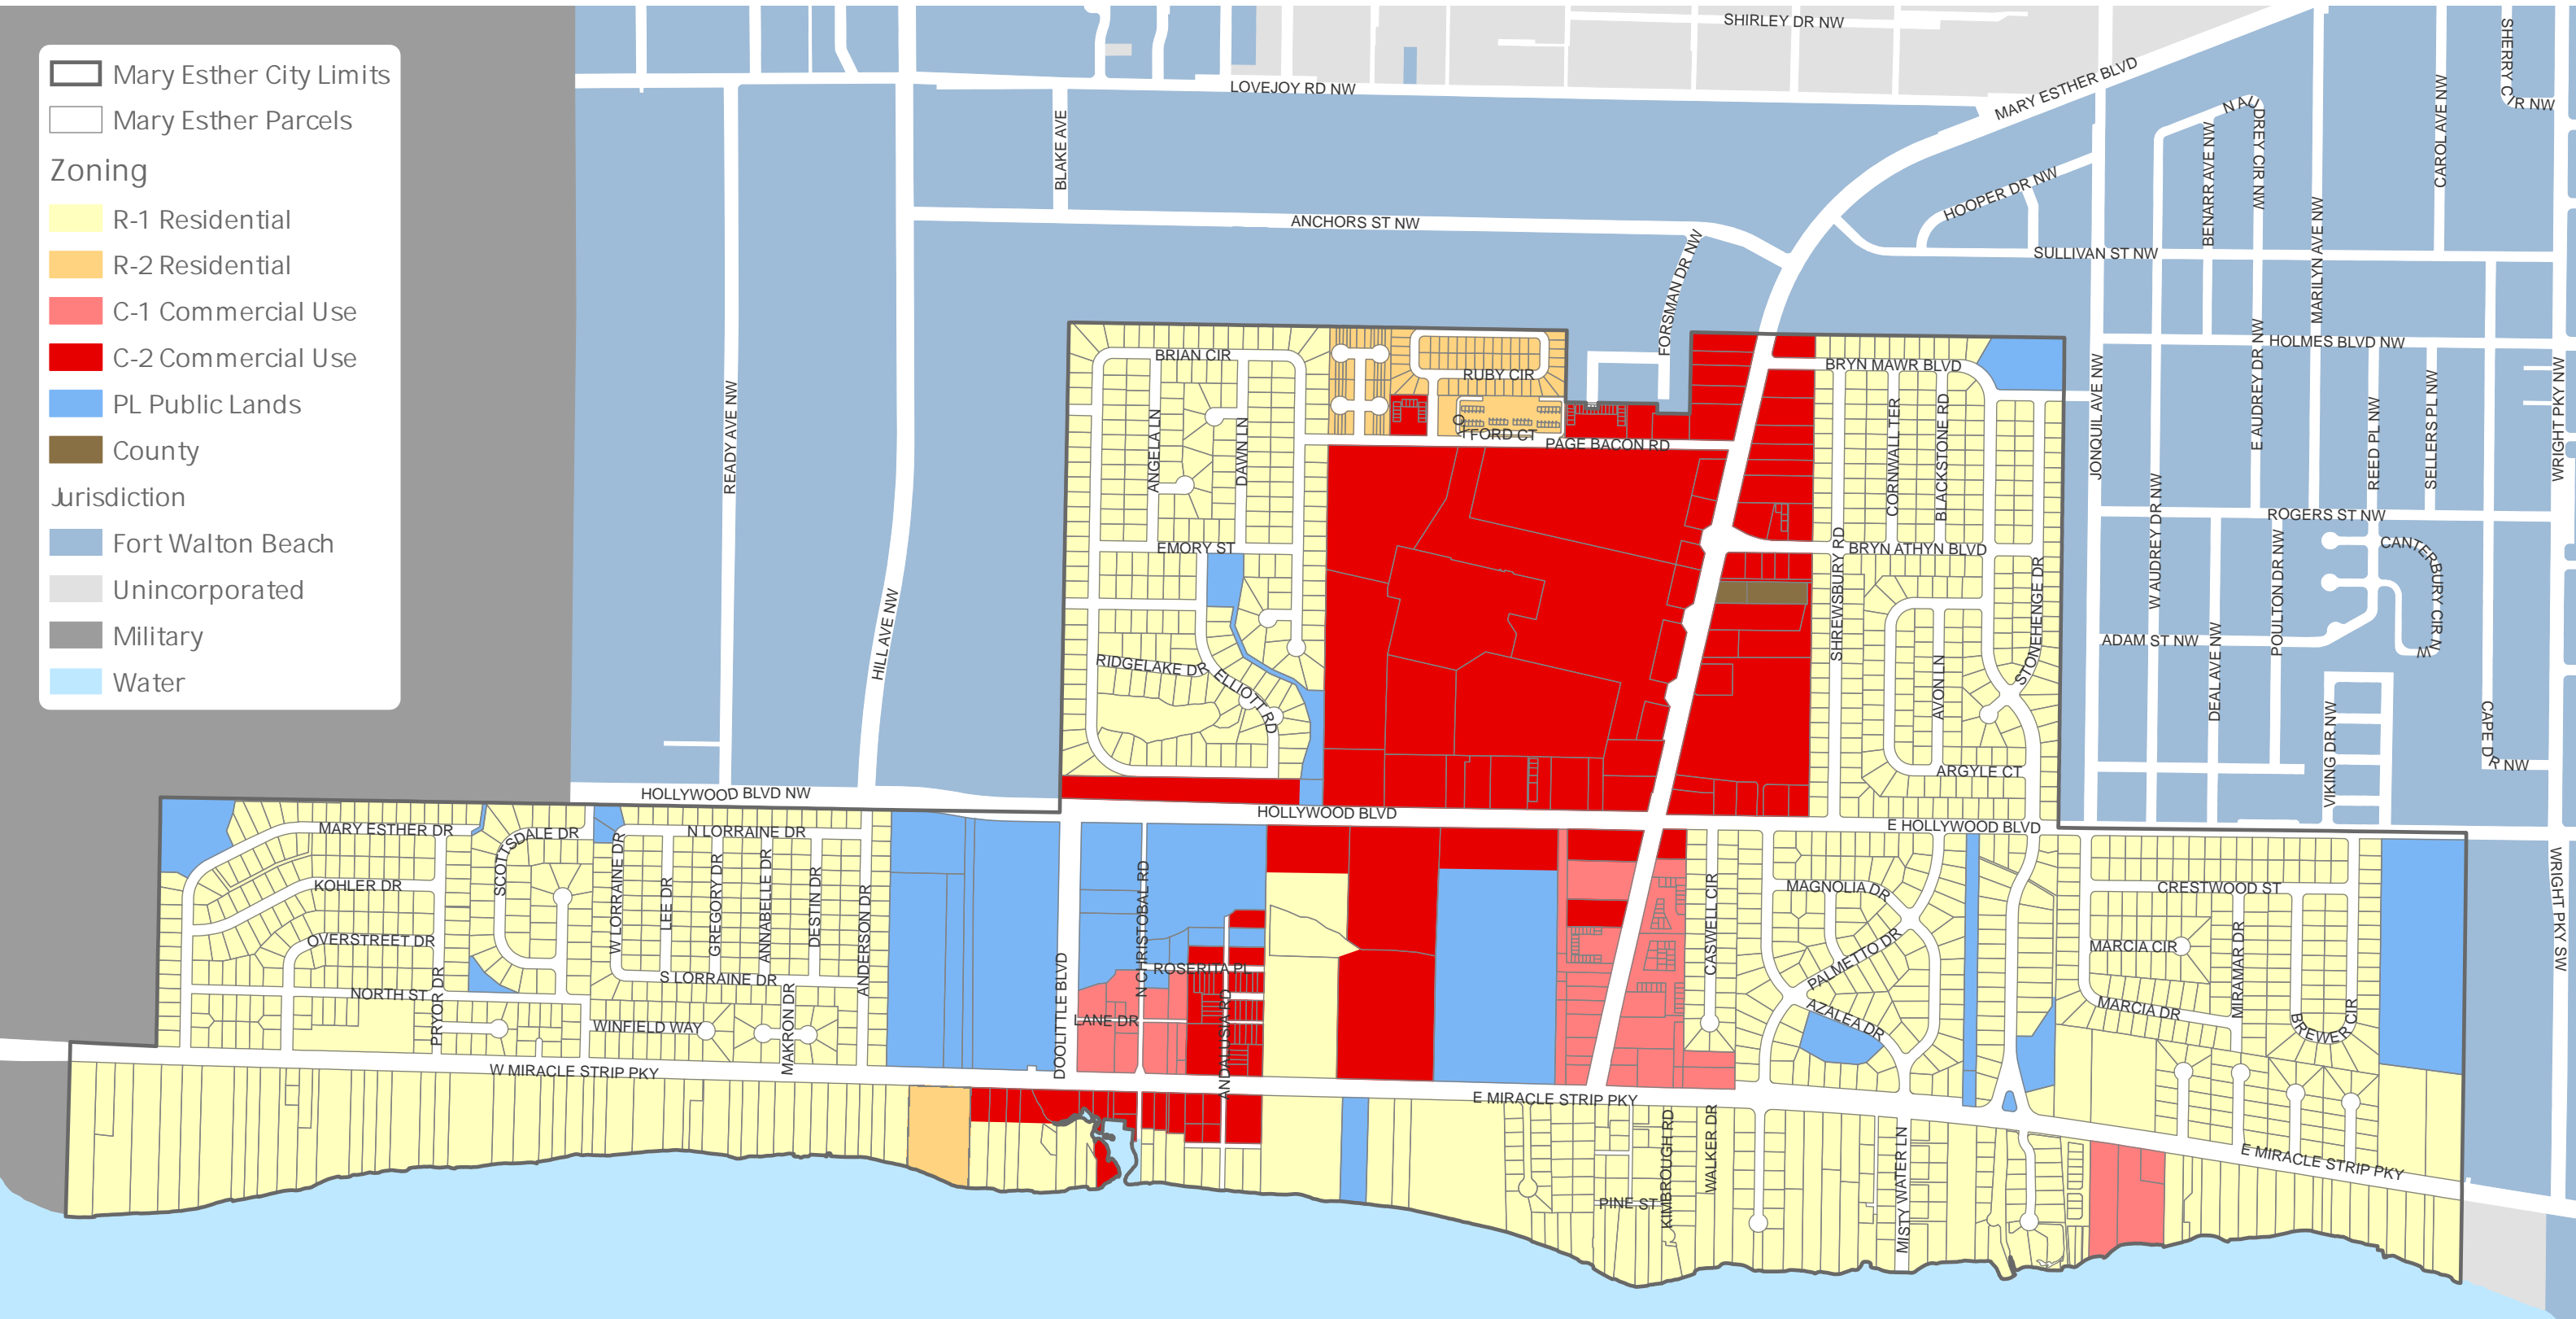

# City of Mary Esther - Zoning Map

Mary Esther City Limits  
 Mary Esther Parcels  
**Zoning**  
 R-1 Residential  
 R-2 Residential  
 C-1 Commercial Use  
 C-2 Commercial Use  
 PL Public Lands  
 County  
**Jurisdiction**  
 Fort Walton Beach  
 Unincorporated  
 Military  
 Water

Adopted June 3, 2019  
by Ordinance 2019-07

3/6/2019 MaryEstherZoning\_FLUM  
SOURCE: Okaloosa County, City of Mary Esther, WFRPC